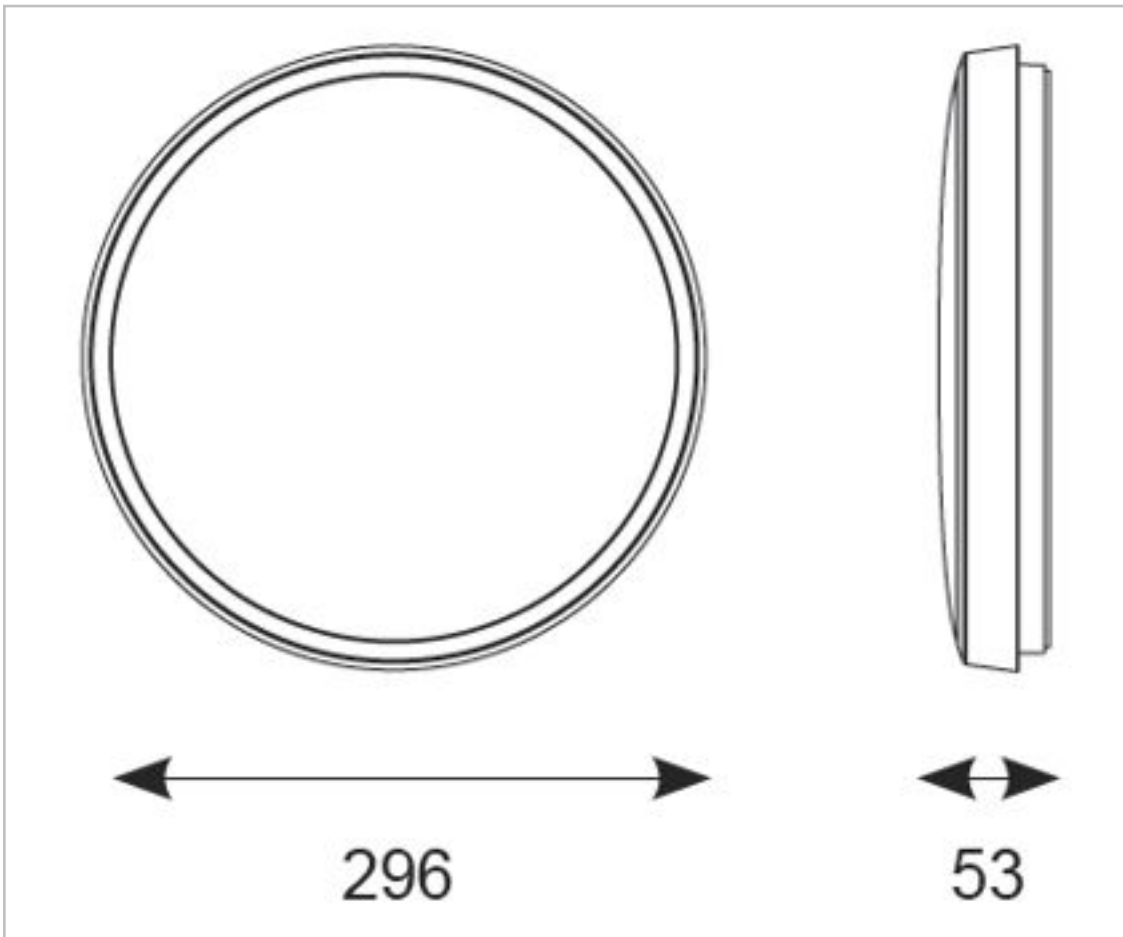

## General Information

Lamp Type	LED
Colour / Finish	Matt White
IP Rating	IP54
IK Rating	IK09
Class Protection	2
Bathroom Zone	2
Internal / External	Internal / External
Surface / Recessed / Suspended	Surface
Warranty (Years)	3
CE Mark	Yes
Diameter (mm)	296
Depth (mm)	53
Accessories	AGAMLEDBZ/CH

Length

296 mm

Datasheet generated from <https://onetimepim.com> last updated Monday, September 6, 2021 1:40:03 PM